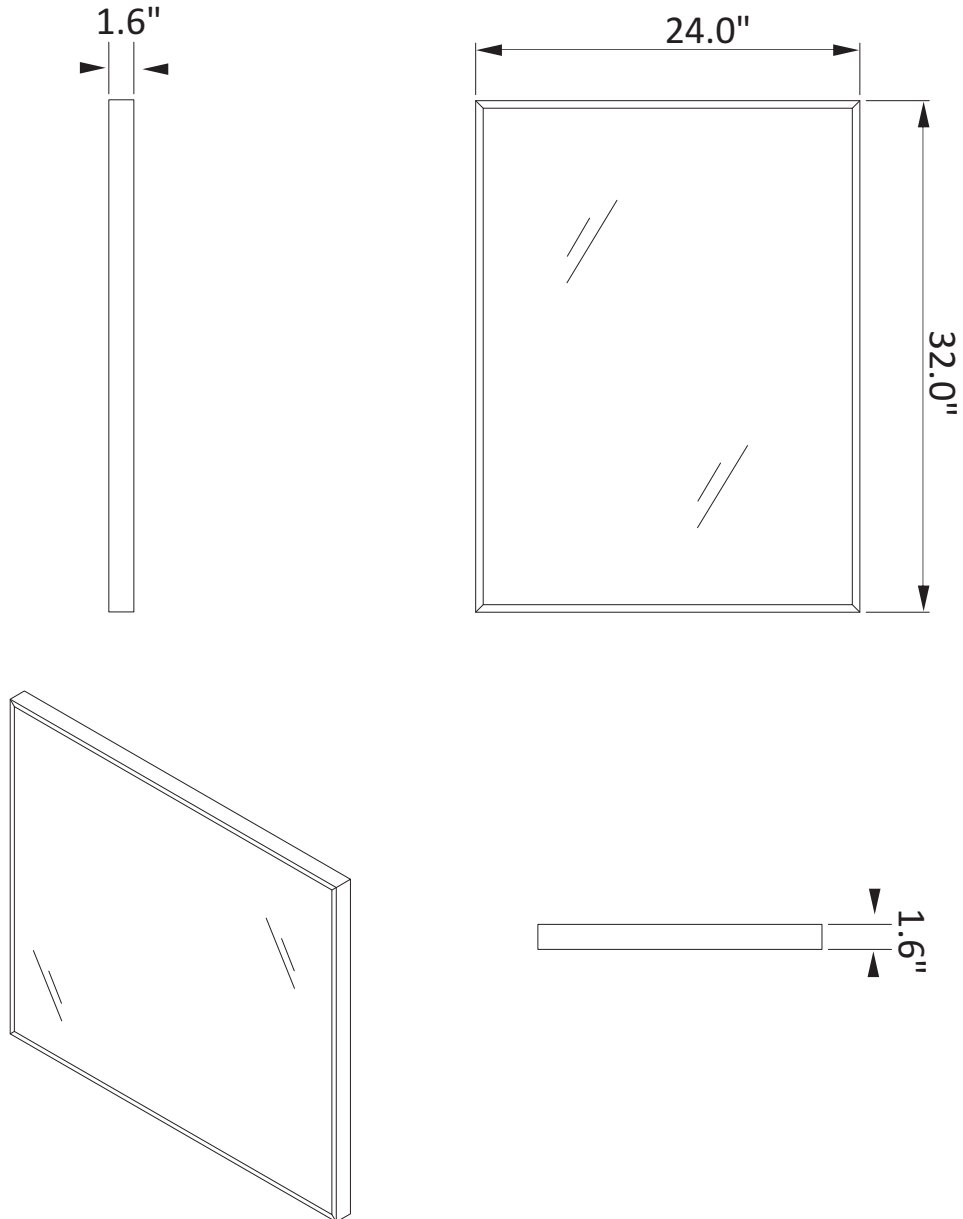

INSTALLATION SPECIFICATION

Model No.:	701824-MIR-BG
Finish:	Brushed gold
Mount type:	Wall-mounted
Orientation:	Vertical
Material:	Aluminum
Storage included:	No
Overall size:	24.0"W x 32.0"D x 1.6"H
Net weight:	15.2 lbs
Lens material:	5mm lens

Viella 24"

Bathroom Mirror

All measurements are approximate. Measurements may vary +/- 1/2

INSTALLATION SPECIFICATION

Model No.:	701824-MIR-TB
Finish:	Matt black
Mount type:	Wall-mounted
Orientation:	Vertical
Material:	Aluminum
Storage included:	No
Overall size:	24.0"W x 32.0"D x 1.6"H
Net weight:	15.2 lbs
Lens material:	5mm lens

Viella 24"

Bathroom Mirror

All measurements are approximate. Measurements may vary +/- 1/2"